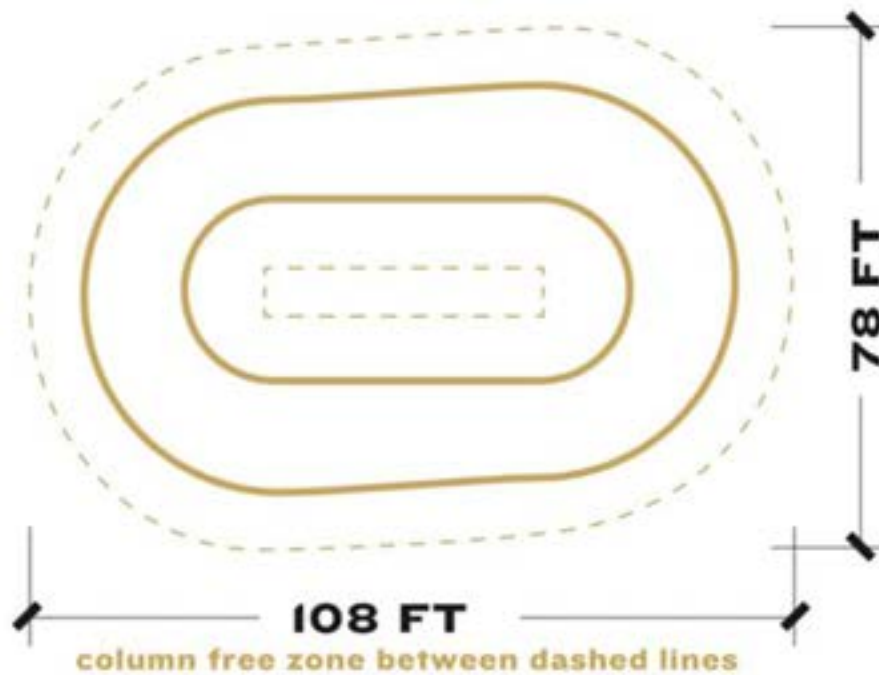

EMAIL INFO@BAYAREADERBY.COM TO LEARN HOW TO GET INVOLVED!

Bay Area Derby

HELP

Bay Area Derby

FIND A NEW HOME!

OUR IDEAL SPACE NEEDS* :

10,000 square feet minimum

8,000 sf track footprint / flat + level slab